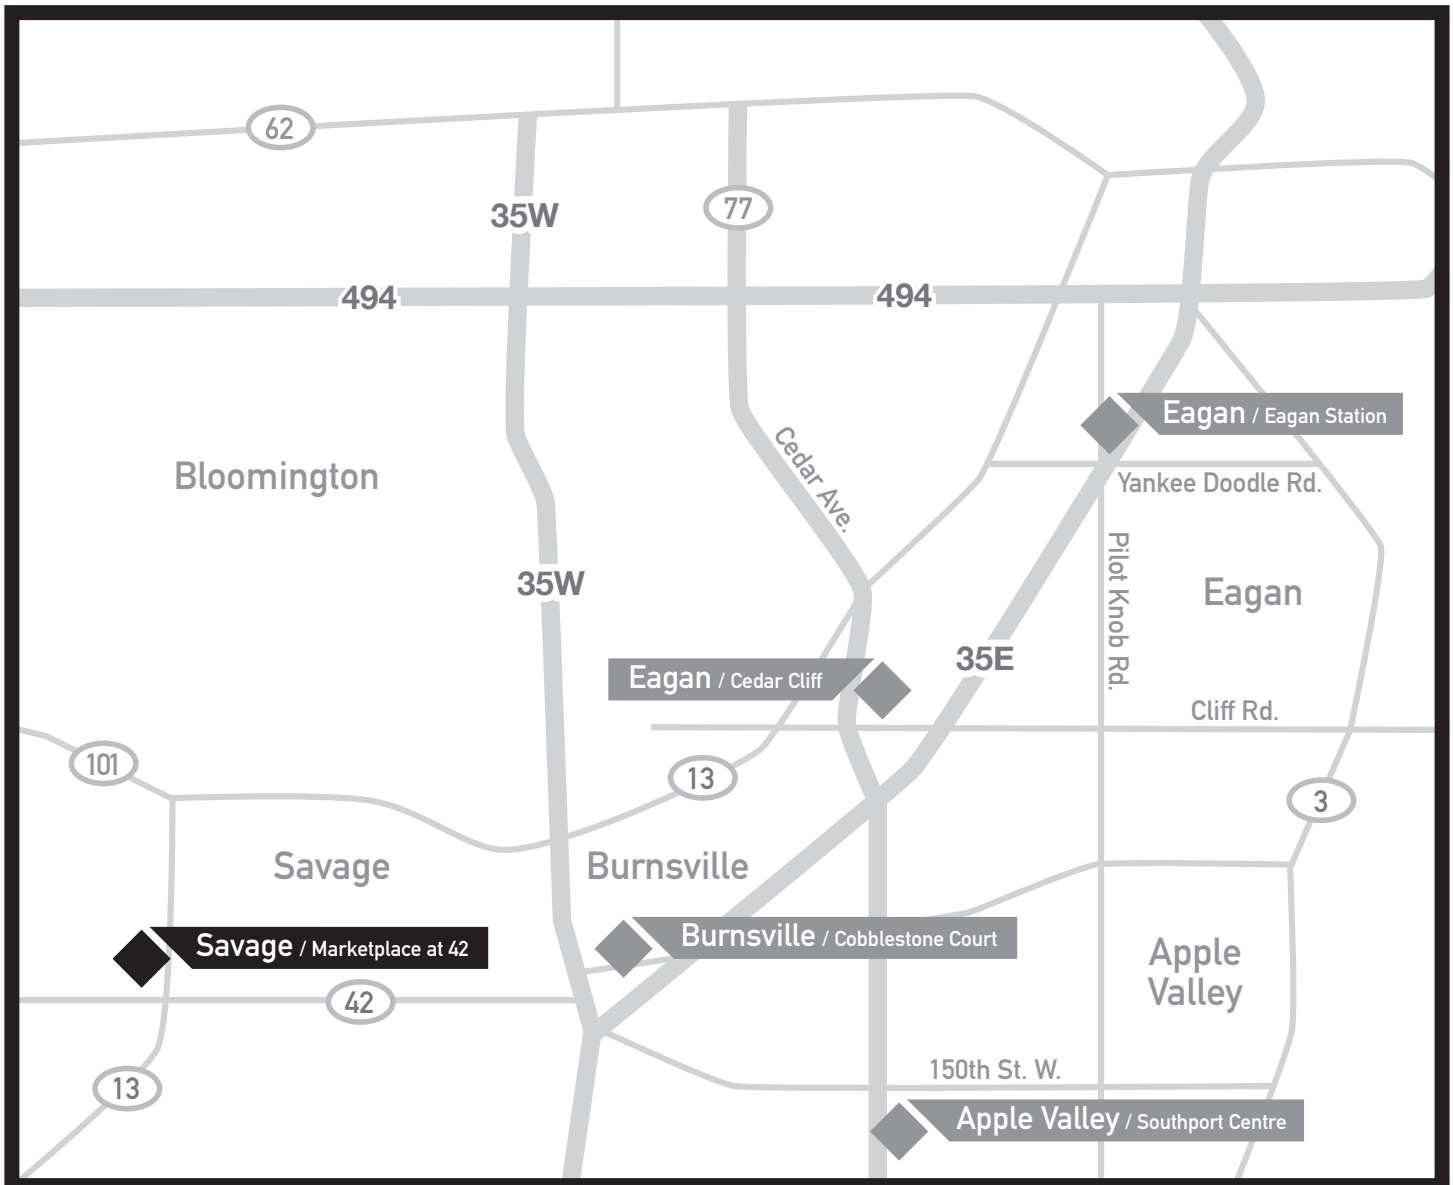

Cole's SALON

Savage Marketplace at 42 / 8160 County Road 42 / Savage, MN 55378 / 952 226 5310

Conveniently located in Savage on the South-West corner of Highway 13 and County Road 42, near Rainbow Foods, in the Marketplace on 42 shopping mall.

From the North

Take 169 South to Highway 13 - Savage/Burnsville exit, take a right onto Highway 13 South, at the third stop light, Connelly take a right, take a left into the mall parking lot. We are at the south end of the mall.

From the South

Take Highway 13 North through Prior Lake, at County Road 42 intersection take a left onto 42, take first right into the mall. We are at the south end of the mall.

From the East

Take County Road 42 West, at the County Road 42 and Highway 13 intersection, pass over Highway 13 continuing on County Road 42, take first right into the mall. We are at the south end of the mall.

*If you need directions from another area please call us at 952 226 5310.